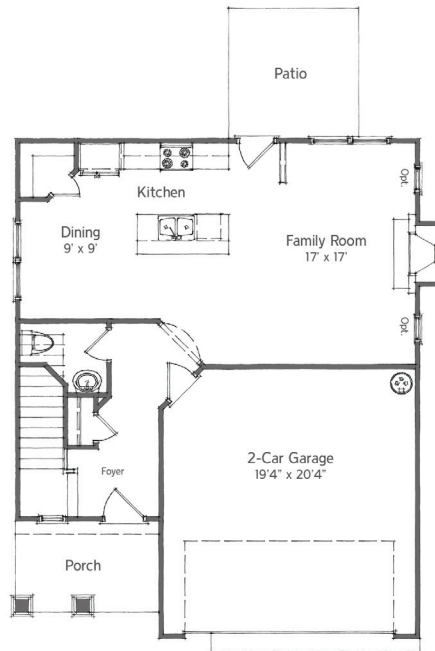

Albemarle

Traditional

1,746 sq ft - 2 floors

2,211 sq ft - 3 floors

Three bedrooms
Two and a half baths
Family room
Kitchen
Dining
2-car garage

Where mowing the lawn is never a chore

Albemarle

Traditional
Additional Options:

Fireplace

3rd floor finished

3rd floor finished with bath

Side load garage

Screened porch

Trey in master

First floor

Second floor