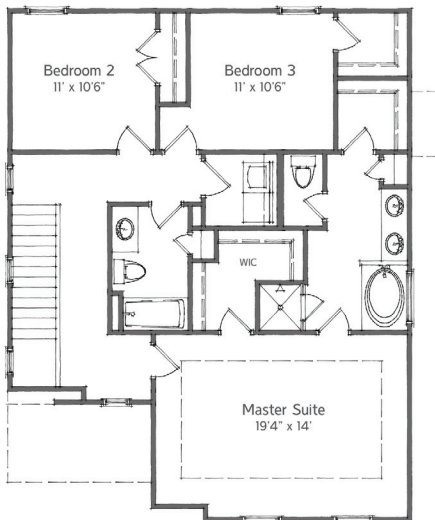

Albemarle

Traditional

1,746 sq ft - 2 floors

2,211 sq ft - 3 floors

Three bedrooms
Two and a half baths
Family room
Kitchen
Dining
2-car garage

Where mowing the lawn is never a chore

Albemarle

Traditional
Additional Options:

Fireplace

3rd floor finished

3rd floor finished with bath

Side load garage

Screened porch

Trey in master

First floor

Second floor