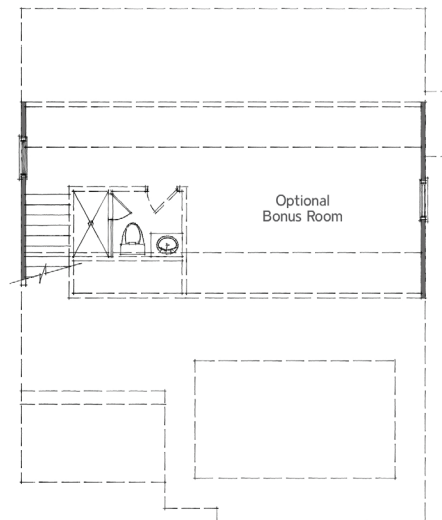

Albemarle

Traditional

1,746 sq ft - 2 floors

2,211 sq ft - 3 floors

Three bedrooms
Two and a half baths
Family room
Kitchen
Dining
2-car garage

Where mowing the lawn is never a chore

Albemarle

Traditional
Additional Options:

Fireplace

3rd floor finished

3rd floor finished with bath

Side load garage

Screened porch

Trey in master

First floor

Second floor